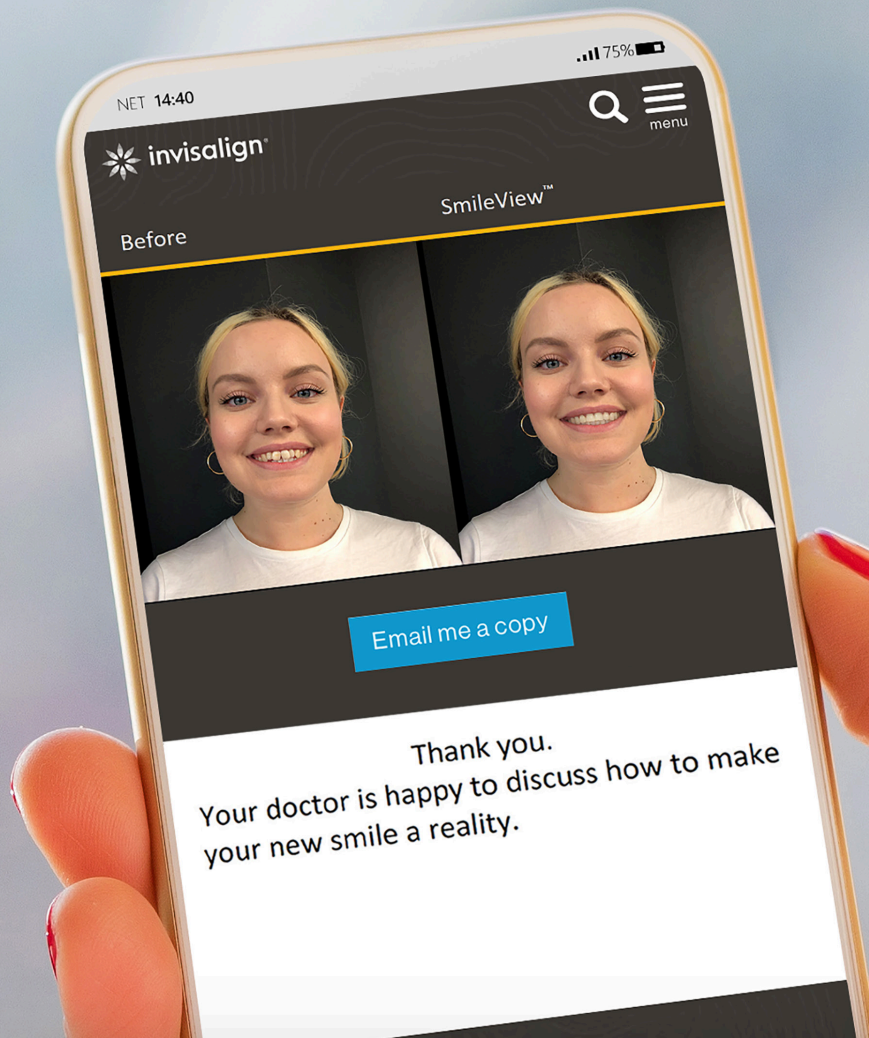

See your new Invisalign® smile in seconds.

Scan the QR code to see your smile transformation.

- 01 Get your phone
- 02 Open your camera
- 03 Point it at the QR code
- 04 Snap your selfie
- 05 See your new smile

WOLFE
DENTAL